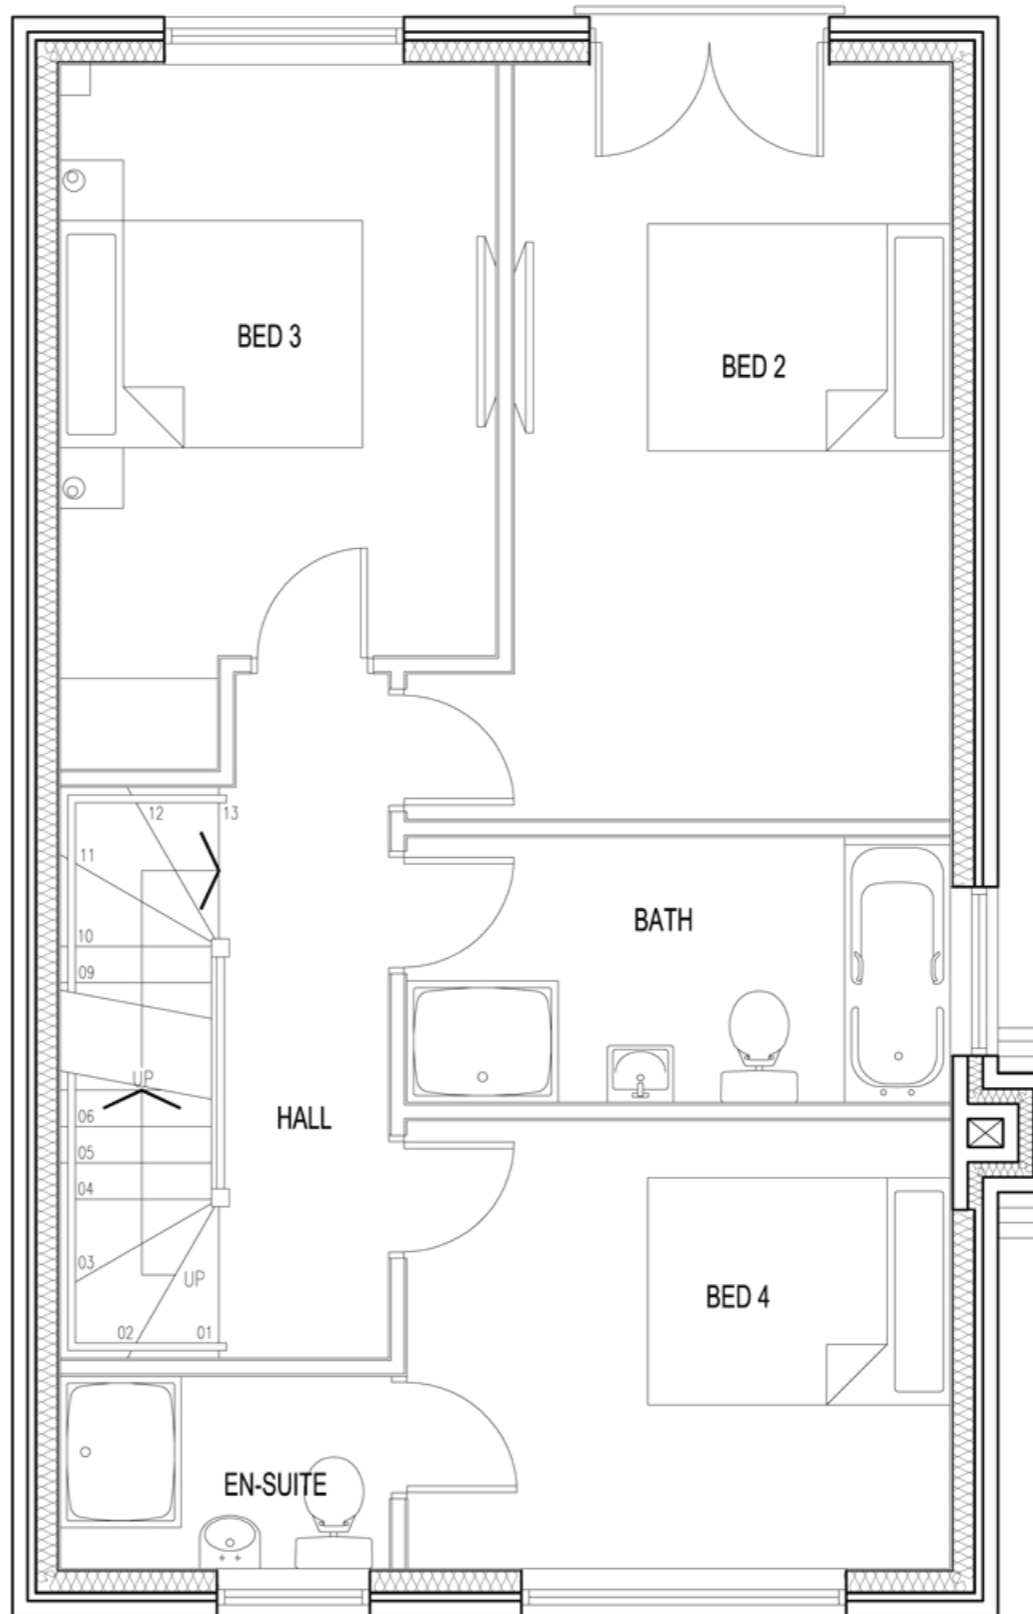

GROUND FLOOR PLAN
SCALE 1:50

FIRST FLOOR PLAN
SCALE 1:50

Glover Road				Job
Ground & First Floor Plans				Title
2080-002				Dwg. No.
DRAWN	CHECKED	DATE	SCALE	REVISION
AGH	-	03-2013	1:50	B

© COPYRIGHT EXISTS ON THE DESIGNS AND INFORMATION SHOWN ON THIS DRAWING. The Contractor must verify all dimensions on site before making shop drawings or commencing work of any kind. No dimensions to be scaled from this drawing. Architect to be notified of any discrepancies in dimensions immediately.